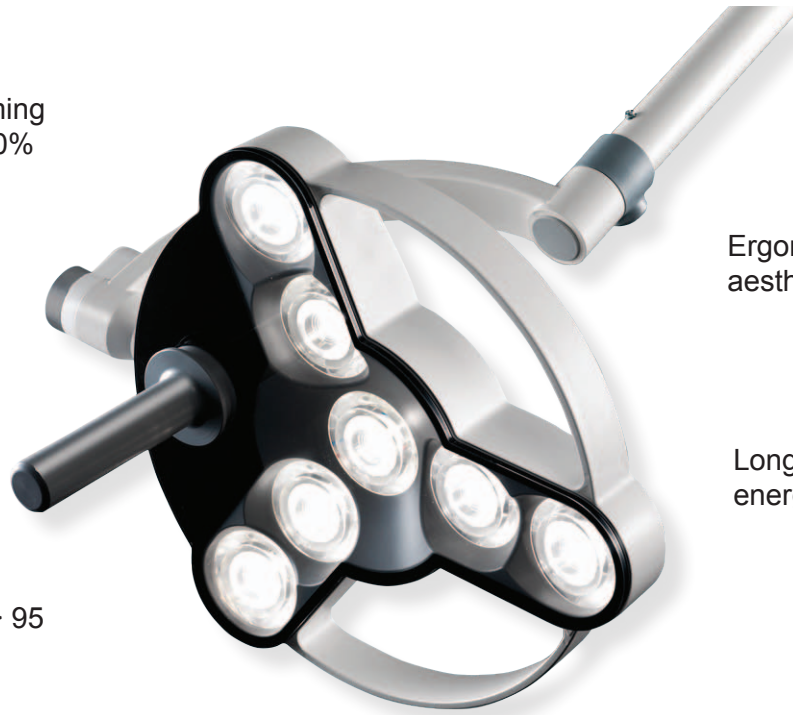

LED Examination Lights

The Skytron TR-7 Series brings revolutionary LED technology to exam and procedure lighting. With its advanced thermal management system, integrated

dimming controls, brilliant light output, and compact housing, the TR-7 meets the stringent requirements of both hospital designers and practitioners.

Glare-free and adjustable dimming from 100% to 10%

Removable sterilizable handle

Excellent color rendering CRI > 95

Ergonomic and aesthetic shape

Long lasting and energy efficient

TR-7W
Wall Mount

TR-7C
Ceiling Mount

TR-7F
Mobile Floor Stand

Features:

- LED lifetime 30,000 hours
- 55,000 lux / 1 m
- Fixed illuminated area 6.5" (160mm)
- No heat radiation
- Maintenance free
- Shadow and reflection free
- Available in ceiling or wall mount and mobile floor stand versions

Product Advantages

The TR-7 is ergonomically designed for comfort and ease of operation. Skytron's high quality components guarantee a durable, user-friendly light and LED technology allows for long periods of maintenance-free usage.