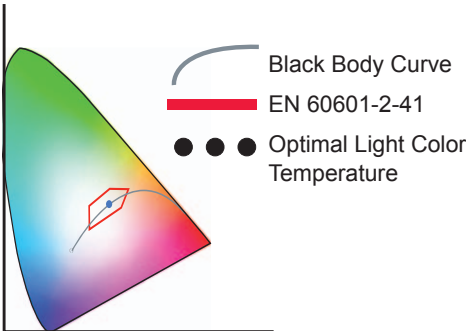

An ergonomically placed switch on the light head provides intensity and on/off control for the practitioner.

Ceiling mount with 70" (1575mm) reach allows light to be positioned for any exam.

Mobile floor stand offers excellent exam lighting that can be brought to any needed area with 38" (965mm) reach.

Color rendering

Accurate rendering of the colors of tissue - no color distortion.

- Ra > 95
- R9 > 90

This allows a clear recognition of different color planes within the tissue. The illuminated area appears natural and contrasted.