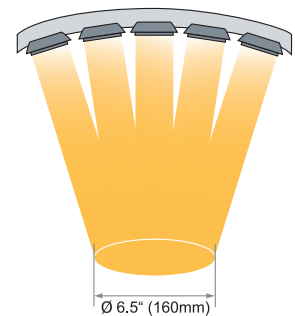

An ergonomically placed switch on the light head provides intensity and on/off control for the practitioner.

Ceiling mount with 70" (1575mm) reach allows light to be positioned for any exam.

Mobile floor stand offers excellent exam lighting that can be brought to any needed area with 38" (965mm) reach.

Wall mount with 68" (1727mm) reach for specific applications and low ceiling areas.

Homogenous illuminated area

Unique optic ensures optimum light field. The illuminated area meets the highest technical lighting requirements for exam lights. The reflection-, shadow- and glare-free lighting generates an ideal field of vision.